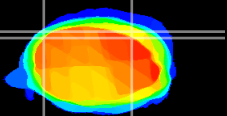

Coronal

Sagittal-R

Sagittal-L

ViBrism: CX07697
Horizontal

Cb lobe