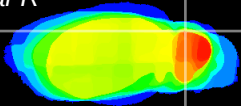

Coronal

Sagittal-R

Sagittal-L

ViBrism: CX07697
Horizontal

Cb lobe