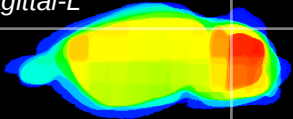

Coronal

Sagittal-R

Sagittal-L

ViBrism: CX07697
Horizontal

Cb lobe