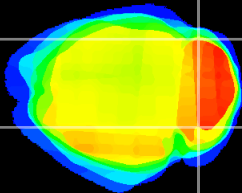

Coronal

Sagittal-R

Sagittal-L

ViBrism: CX07697
Horizontal

Cb lobe