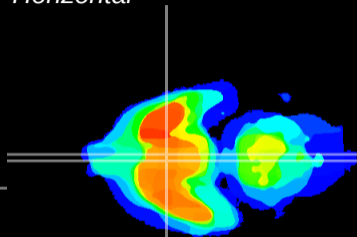

Coronal

Sagittal-R

Sagittal-L

ViBrism: CX07699  
Horizontal

SCN