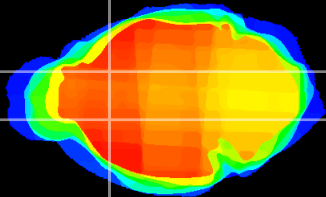

Coronal

Sagittal-R

Sagittal-L

ViBris: CX07701
Horizontal

CPU medial