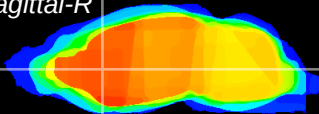

Coronal

Sagittal-R

Sagittal-L

ViBris: CX07701
Horizontal

CPU medial