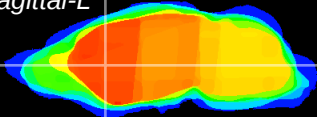

Coronal

Sagittal-R

Sagittal-L

ViBris: CX07701
Horizontal

CPU medial