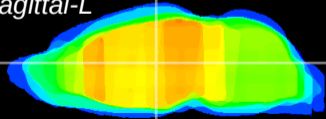

Coronal

Sagittal-R

Sagittal-L

ViBrism: CX07705
Horizontal

MD