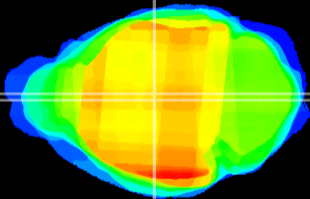

Coronal

Sagittal-R

Sagittal-L

ViBrism: CX07705
Horizontal

MD