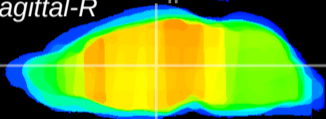

Coronal

Sagittal-R

Sagittal-L

ViBrism: CX07705
Horizontal

MD