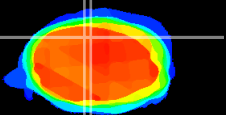

Coronal

Sagittal-R

Sagittal-L

ViBrism: CX07717
Horizontal

Cb vermis