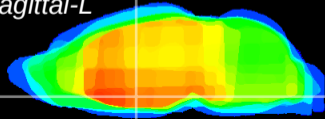

Coronal

Sagittal-R

Sagittal-L

ViBrism: CX07718
Horizontal

SPa dorsal