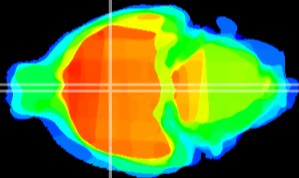

Coronal

Sagittal-R

Sagittal-L

ViBrism: CX07718
Horizontal

SPa dorsal