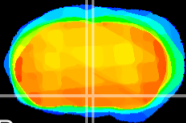

Coronal

Sagittal-R

Sagittal-L

ViBrism: CX07718
Horizontal

SPa dorsal