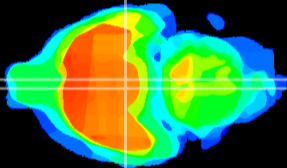

Coronal

Sagittal-R

Sagittal-L

ViBrism: CX07718
Horizontal

VMH