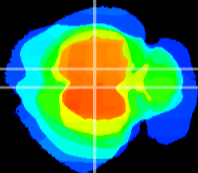

Coronal

Sagittal-R

Sagittal-L

ViBrism: CX07721
Horizontal

RS