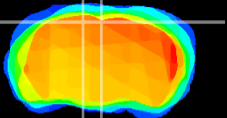

Coronal

Sagittal-R

Sagittal-L

ViBrism: CX07721
Horizontal

RS