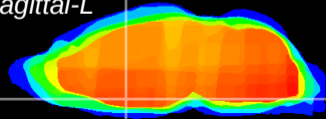

Coronal

Sagittal-R

Sagittal-L

ViBrism: CX07722
Horizontal

MPA