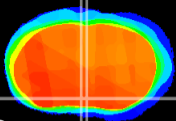

Coronal

Sagittal-R

Sagittal-L

ViBrism: CX07722
Horizontal

MPA