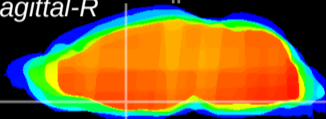

Coronal

Sagittal-R

Sagittal-L

ViBrism: CX07722
Horizontal

MPA