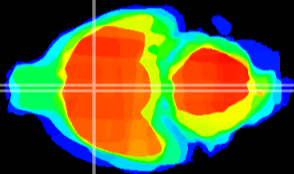

Coronal

Sagittal-R

Sagittal-L

ViBrism: CX07722
Horizontal

MPA