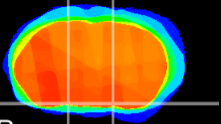

Coronal

Sagittal-R

Sagittal-L

ViBrism: CX07722
Horizontal

S0