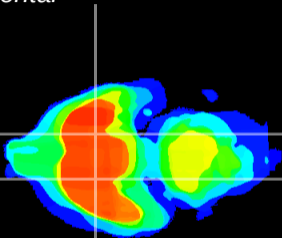

Coronal

Sagittal-R

Sagittal-L

ViBrism: CX07722
Horizontal

S0