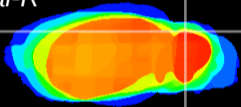

Coronal

Sagittal-R

Sagittal-L

ViBrism: CX07723
Horizontal

Cb lobe