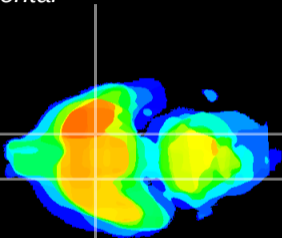

Coronal

Sagittal-R

Sagittal-L

ViBrism: CX07724
Horizontal

S0