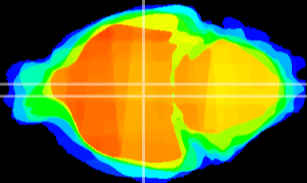

Coronal

Sagittal-R

Sagittal-L

ViBrism: CX07725
Horizontal

DM