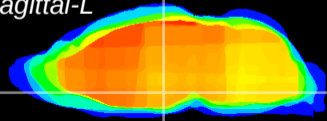

Coronal

Sagittal-R

Sagittal-L

ViBrism: CX07725
Horizontal

DM