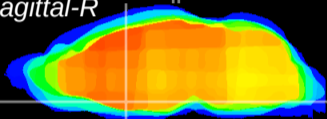

Coronal

Sagittal-R

Sagittal-L

ViBrism: CX07725
Horizontal

MPA