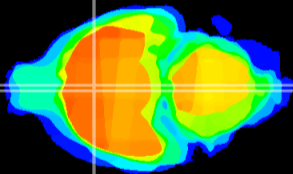

Coronal

Sagittal-R

Sagittal-L

ViBrism: CX07725
Horizontal

MPA