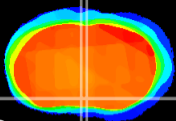

Coronal

Sagittal-R

Sagittal-L

ViBrism: CX07725
Horizontal

MPA