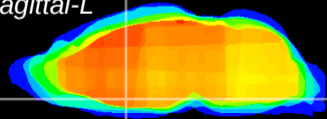

Coronal

Sagittal-R

Sagittal-L

ViBrism: CX07725
Horizontal

MPA