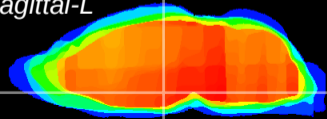

Coronal

Sagittal-R

Sagittal-L

ViBrism: CX07727
Horizontal

DM