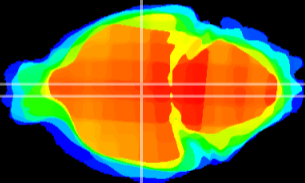

Coronal

Sagittal-R

Sagittal-L

ViBrism: CX07727
Horizontal

DM