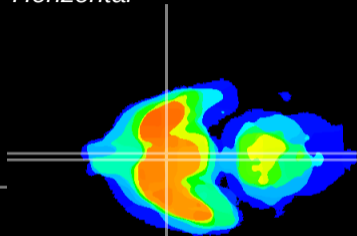

Coronal

Sagittal-R

Sagittal-L

ViBriSM: CX07729  
Horizontal

SCN