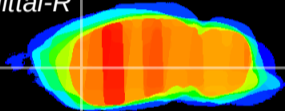

Coronal

Sagittal-R

Sagittal-L

ViBrism: CX07730
Horizontal

CPU lateral