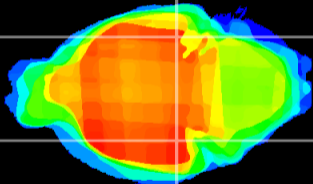

Coronal

Sagittal-R

Sagittal-L

ViBrisM: CX07734
Horizontal

ventral S