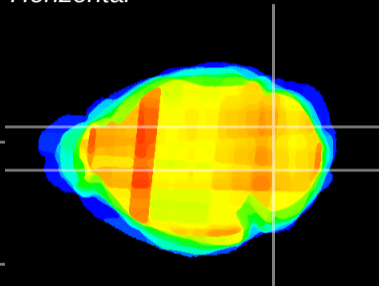

Coronal

Sagittal-R

Sagittal-L

ViBrism: CX07735
Horizontal

Cb nucleus