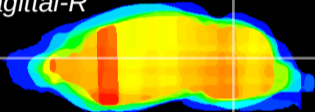

Coronal

Sagittal-R

Sagittal-L

ViBrism: CX07735
Horizontal

Cb nucleus