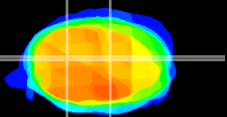

Coronal

Sagittal-R

Sagittal-L

ViBrism: CX07735
Horizontal

Cb nucleus