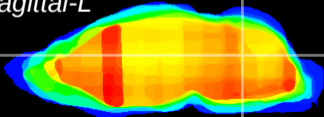

Coronal

Sagittal-R

Sagittal-L

ViBrism: CX07735
Horizontal

Cb nucleus