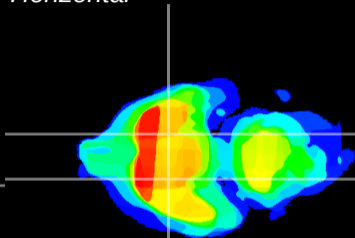

Coronal

Sagittal-R

Sagittal-L

ViBriSm: CX07735
Horizontal

S0