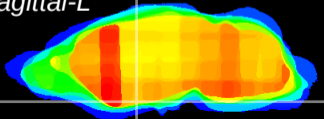

Coronal

Sagittal-R

Sagittal-L

ViBriSm: CX07735
Horizontal

S0