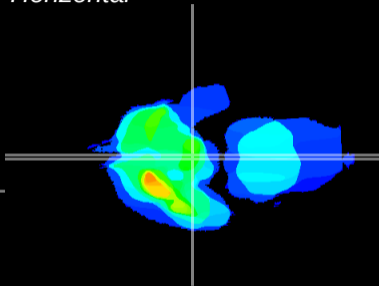

Coronal

Sagittal-R

Sagittal-L

ViBrism: CX07740
Horizontal

ME