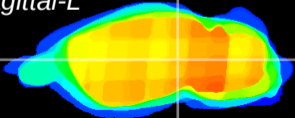

Coronal

Sagittal-R

Sagittal-L

ViBrism: CX07740
Horizontal

MG