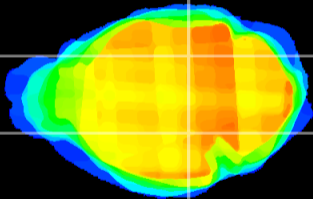

Coronal

Sagittal-R

Sagittal-L

ViBrism: CX07740
Horizontal

MG