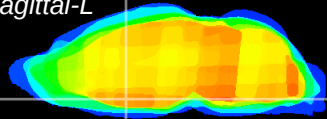

Coronal

Sagittal-R

Sagittal-L

ViBrism: CX07740
Horizontal

MPA