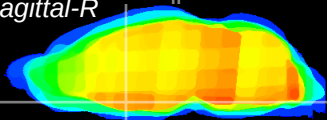

Coronal

Sagittal-R

Sagittal-L

ViBrism: CX07740
Horizontal

MPA