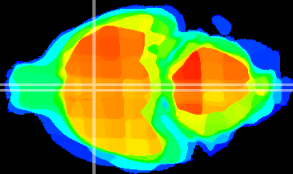

Coronal

Sagittal-R

Sagittal-L

ViBrism: CX07740
Horizontal

MPA