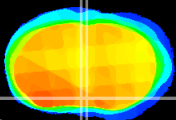

Coronal

Sagittal-R

Sagittal-L

ViBrism: CX07740
Horizontal

MPA