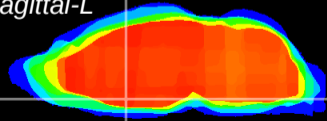

Coronal

Sagittal-R

Sagittal-L

ViBrism: CX07742
Horizontal

MPA