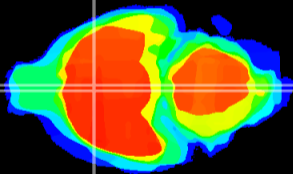

Coronal

Sagittal-R

Sagittal-L

ViBrism: CX07742
Horizontal

MPA