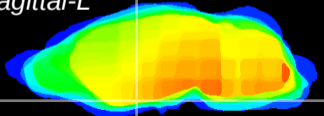

Coronal

Sagittal-R

Sagittal-L

ViBrism: CX07743
Horizontal

S0