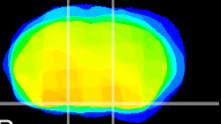

Coronal

Sagittal-R

Sagittal-L

ViBrism: CX07743
Horizontal

S0