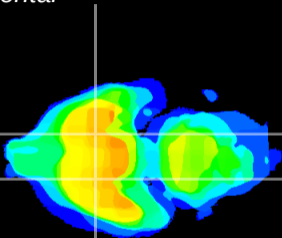

Coronal

Sagittal-R

Sagittal-L

ViBrism: CX07743
Horizontal

S0