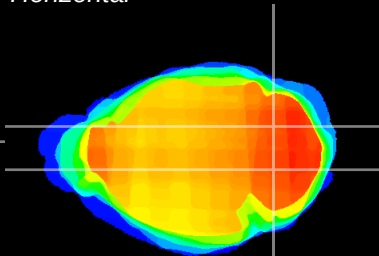

Coronal

Sagittal-R

Sagittal-L

ViBrism: CX07744
Horizontal

Cb nucleus