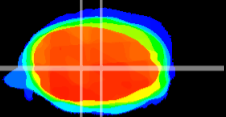

Coronal

Sagittal-R

Sagittal-L

ViBriSM: CX07744
Horizontal

MVe