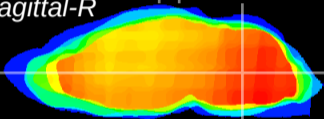

Coronal

Sagittal-R

Sagittal-L

ViBriSM: CX07744
Horizontal

MVe