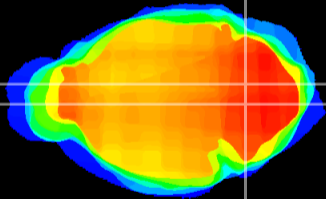

Coronal

Sagittal-R

Sagittal-L

ViBriSM: CX07744
Horizontal

MVe