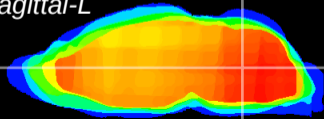

Coronal

Sagittal-R

Sagittal-L

ViBriSM: CX07744
Horizontal

MVe