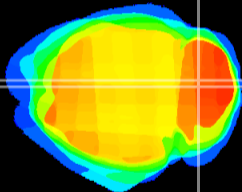

Coronal

Sagittal-R

Sagittal-L

ViBrism: CX07745
Horizontal

Cb vermis