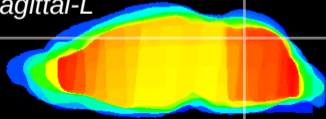

Coronal

Sagittal-R

Sagittal-L

ViBrism: CX07745
Horizontal

Cb vermis