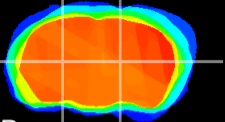

Coronal

Sagittal-R

Sagittal-L

ViBrism: CX07746
Horizontal

VPM/VPL