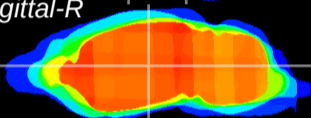

Coronal

Sagittal-R

Sagittal-L

ViBrism: CX07746
Horizontal

VPM/VPL