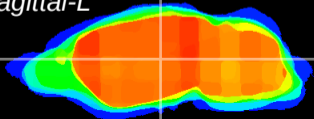

Coronal

Sagittal-R

Sagittal-L

ViBrism: CX07746
Horizontal

VPM/VPL