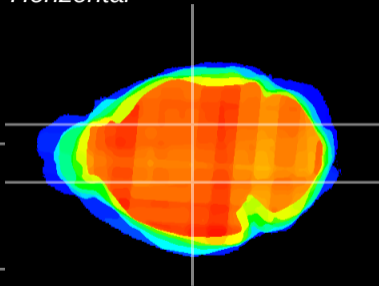

Coronal

Sagittal-R

Sagittal-L

ViBrism: CX07746
Horizontal

VPM/VPL