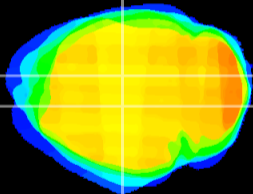

Coronal

Sagittal-R

Sagittal-L

ViBrism: CX07749
Horizontal

DG