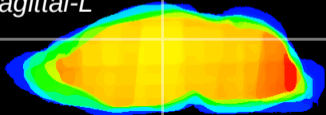

Coronal

Sagittal-R

Sagittal-L

ViBrism: CX07749
Horizontal

DG