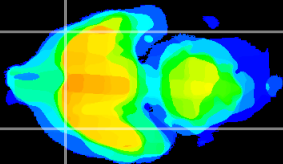

Coronal

ViBrism: CX07752
Horizontal

Sagittal-R

Sagittal-L

Pir