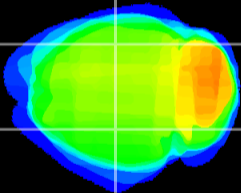

Coronal

Sagittal-R

Sagittal-L

ViBrism: CX07755
Horizontal

CA2/CA3