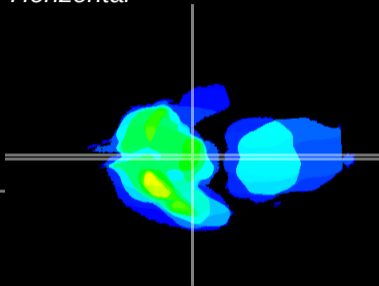

Coronal

Sagittal-R

Sagittal-L

ViBrism: CX07755
Horizontal

ME