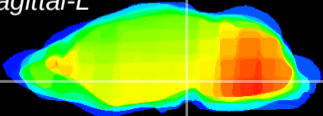

Coronal

Sagittal-R

Sagittal-L

ViBrism: CX07755
Horizontal

SN