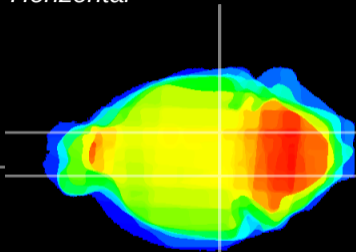

Coronal

Sagittal-R

Sagittal-L

ViBrism: CX07755
Horizontal

SN