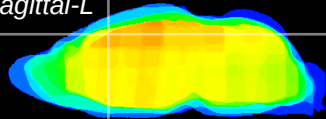

Coronal

Sagittal-R

Sagittal-L

ViBriSM: CX07756
Horizontal

Cx motor