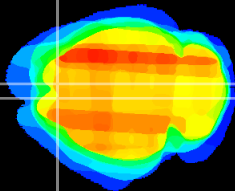

Coronal

Sagittal-R

Sagittal-L

ViBriSM: CX07756
Horizontal

Cx motor