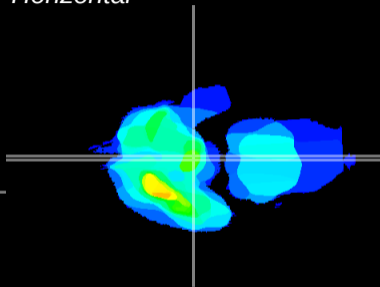

Coronal

Sagittal-R

Sagittal-L

ViBrism: CX07756
Horizontal

ME