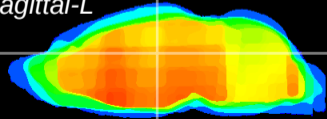

Coronal

Sagittal-R

Sagittal-L

ViBrism: CX07763
Horizontal

Hb