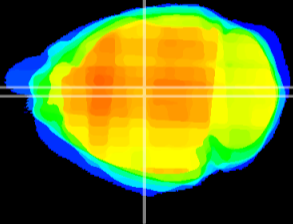

Coronal

Sagittal-R

Sagittal-L

ViBrism: CX07763
Horizontal

Hb