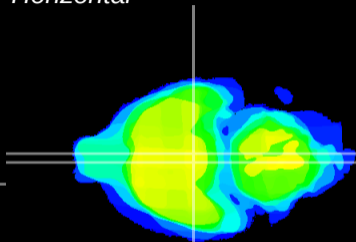

Coronal

Sagittal-R

Sagittal-L

ViBrism: CX07764
Horizontal

VMH