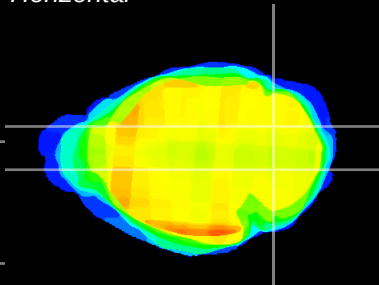

Coronal

Sagittal-R

Sagittal-L

ViBrism: CX07768
Horizontal

Cb nucleus