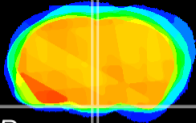

Coronal

Sagittal-R

Sagittal-L

ViBrism: CX07770
Horizontal

Arc