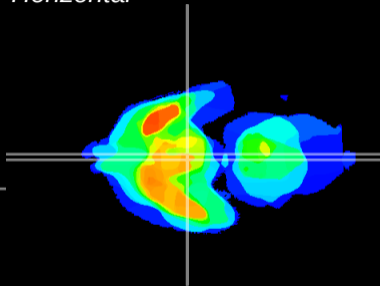

Coronal

Sagittal-R

Sagittal-L

ViBrism: CX07770
Horizontal

Arc