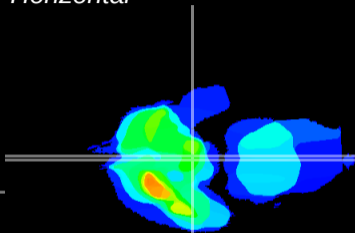

Coronal

Sagittal-R

Sagittal-L

ViBrism: CX07770
Horizontal

ME