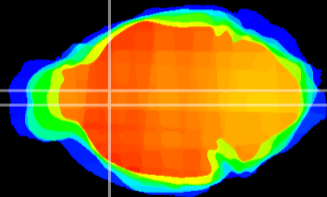

Coronal

Sagittal-R

Sagittal-L

ViBrism: CX07772
Horizontal

LS