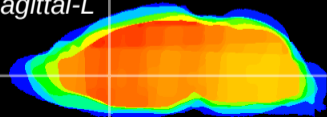

Coronal

Sagittal-R

Sagittal-L

ViBrism: CX07772
Horizontal

LS