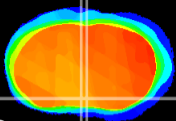

Coronal

Sagittal-R

Sagittal-L

ViBrism: CX07776
Horizontal

MPA