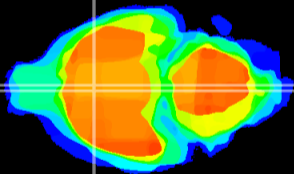

Coronal

Sagittal-R

Sagittal-L

ViBrism: CX07776
Horizontal

MPA