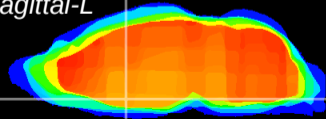

Coronal

Sagittal-R

Sagittal-L

ViBrism: CX07776
Horizontal

MPA