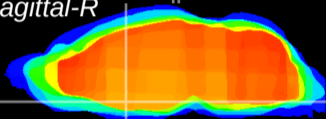

Coronal

Sagittal-R

Sagittal-L

ViBrism: CX07776
Horizontal

MPA