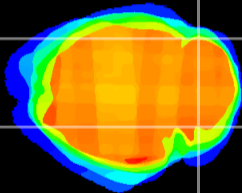

Coronal

Sagittal-R

Sagittal-L

ViBrism: CX07777
Horizontal

Cb lobe