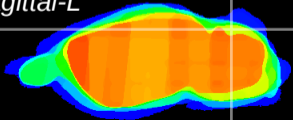

Coronal

Sagittal-R

Sagittal-L

ViBrism: CX07777
Horizontal

Cb lobe