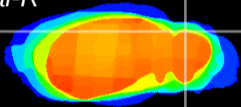

Coronal

Sagittal-R

Sagittal-L

ViBrism: CX07777
Horizontal

Cb lobe