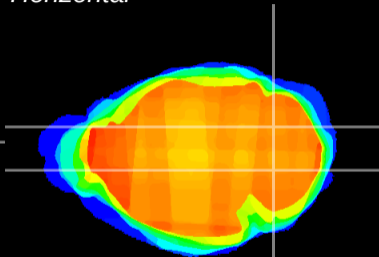

Coronal

Sagittal-R

Sagittal-L

ViBrism: CX07777
Horizontal

Cb nucleus