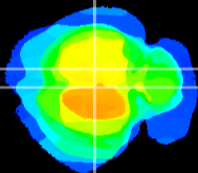

Coronal

Sagittal-R

Sagittal-L

ViBrism: CX07779
Horizontal

RS