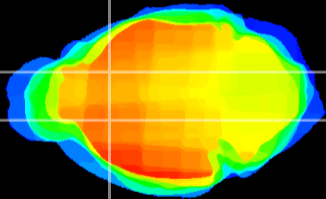

Coronal

Sagittal-R

Sagittal-L

ViBriSM: CX07780  
Horizontal

CPU medial