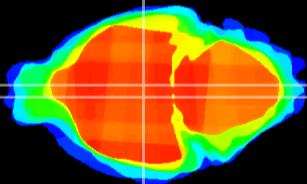

Coronal

Sagittal-R

Sagittal-L

ViBrism: CX07781
Horizontal

DM