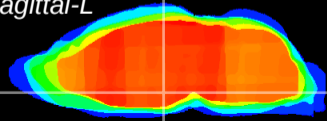

Coronal

Sagittal-R

Sagittal-L

ViBrism: CX07781
Horizontal

DM