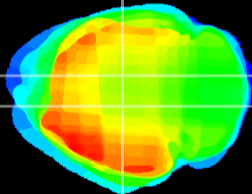

Coronal

Sagittal-R

Sagittal-L

ViBrism: CX07783
Horizontal

DG