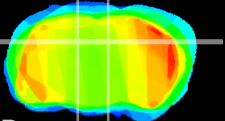

Coronal

Sagittal-R

Sagittal-L

ViBrism: CX07783
Horizontal

DG