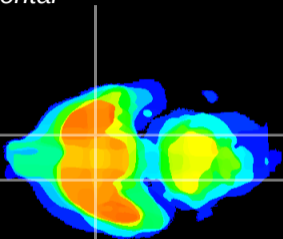

Coronal

Sagittal-R

Sagittal-L

ViBrism: CX07785
Horizontal

S0